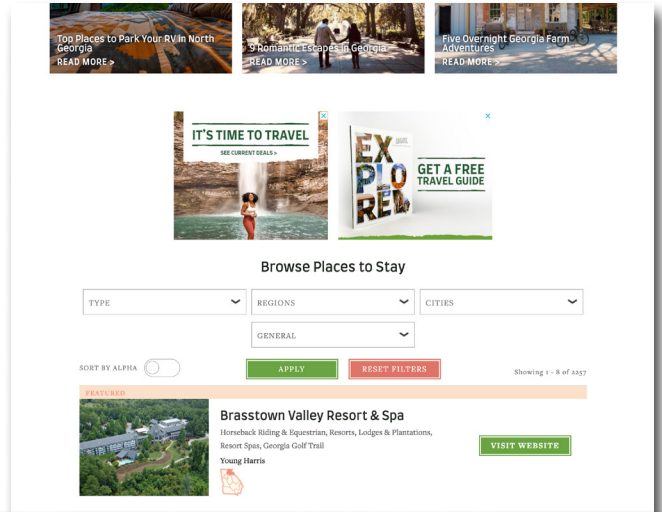

## FEATURED LISTINGS

Featured Partner listings on ExploreGeorgia.org are populated through the form on the Extranet. No other materials are needed from the partner unless a listing does not already exist on the site.

### LIVE DATE:

### CHOOSE CATEGORY TYPE:

- Places to Stay
- Attractions & Entertainment
- Outdoors & Adventure
- Food & Drink
- Events & Festivals
- Transportation

**File Submission:**  
Ad materials can be emailed directly to  
**Camille.Jacobson@milespartnership.com**