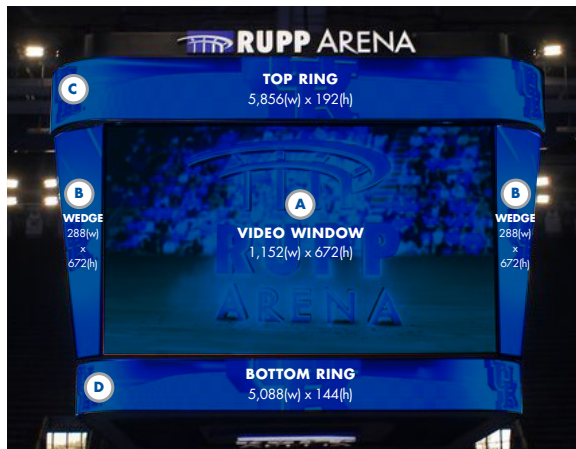

RUPP ARENA

AD SPECS

CENTERHUNG DISPLAYS

Video Windows @4 (A)

Display Size: 1,152(W) X 672(H)

Composition Size: 1920(W) X 1080(H)

Animated File Format: Mp4

CONTENT SPECIFICATIONS

Color Mode RGB

Resolution 72 dpi

Static File Formats PNG

Animated File Formats* See display list above.

Pixel Aspect Ratio Square Pixels

Frame Rate 30 frames per second

Audio AAC Audio

TABLE DISPLAYS

WEST TABLE (E)

COMPOSITION SIZE: 2,016(w) x 96(h)

ANIMATED FILE FORMAT: MP4

EAST TABLE (F)

COMPOSITION SIZE: 1,152(w) x 64(h)

ANIMATED FILE FORMAT: MP4

NOTE: There is a physical break in the display at pixel 576, it is recommended that no content is placed within 5 pixels of the break on either side.

RIBBON DISPLAYS

NORTH & SOUTH ZONES (G)

COMPOSITION SIZE: 5,312(w) x 56(h)

ANIMATED FILE FORMAT: MOV (with animation)

WEST ZONE (H)

COMPOSITION SIZE: 3,328(w) x 56(h)

ANIMATED FILE FORMAT: MP4

EAST RIBBON ZONE (I)

COMPOSITION SIZE: 1,312(w) x 56(h)

ANIMATED FILE FORMAT: MP4

EAST RIBBON ZONE (J)

COMPOSITION SIZE: 704(w) x 32(h)

ANIMATED FILE FORMAT: MP4

NOTE: There is game in progress information in the middle of the full east ribbon, therefore this content file will be duplicated on both sides.

CONTENT SPECIFICATIONS

Color Mode RGB

Resolution 72 dpi

Static File Formats PNG

Animated File Formats* See display list on left.

Pixel Aspect Ratio Square Pixels

Frame Rate 30 frames per second

Audio AAC Audio

FOR QUESTIONS OR TO SUBMIT CREATIVE, CONTACT:

Elijah Zimmerman • Elijah.Zimmerman@Milespartnership.com • 859.469.2721

miles
PARTNERSHIP