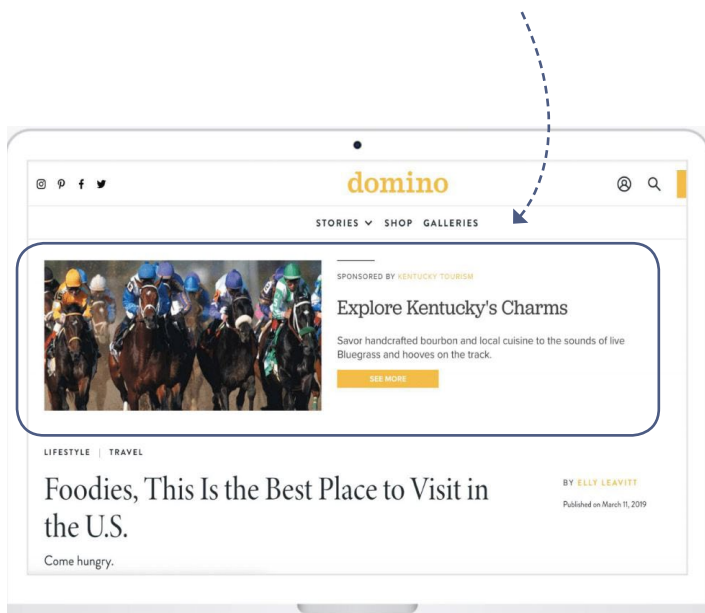

STORYGIZE KENTUCKY

AD SPECS

- JPG or PNG Logo
- 2 or more 1200 x 628-pixel images
- Headline: 2 or more 110 character with space
- Ad Description: 100 character with spaces caption
- URL

SPECS

Headline: 35 characters (including spaces)

Hero Image: 528 pixels wide by 318 pixels high (.jpg)

Accent Image/Logo: 130 pixels wide by 82 pixels high (.jpg)

Body Copy Headline: Up to 60 characters (incl spaces)

Body Copy: Up to 385 characters (incl spaces)

URL for Link:

BANNER AD

FOR QUESTIONS OR TO SUBMIT CREATIVE, CONTACT:

Elijah Zimmerman • Elijah.Zimmerman@Milespartnership.com • 859.469.2721