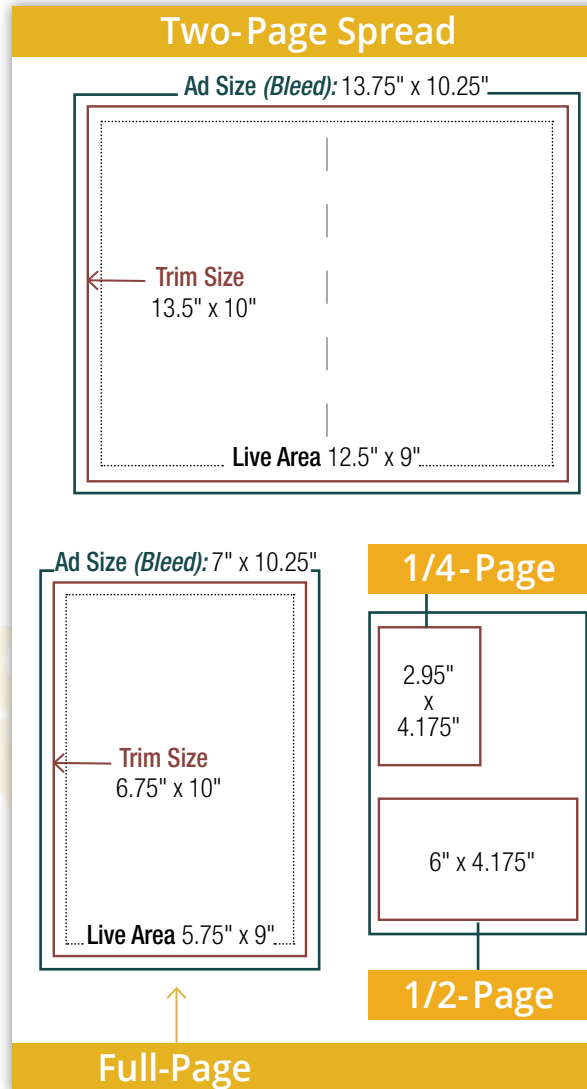

**TECHNICAL CHECKLIST:**

- High resolution art (w300 dpi)
- Four-color process CMYK.  
(Spot colors need to be converted to Process)
- ALL fonts are outlined or fonts are packaged with your artwork.
- Document size matches ad size.
- Full-page ad includes bleed and adheres to live area.  
Please do not include crop marks, color bars or extra space.
- Rich black (C:40 M:20 Y:20 K:100) is applied to large areas of black.