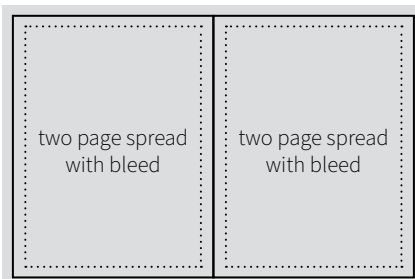

### BACK COVER / INSIDE BACK COVER

*(must include bleed)*

**Bleed Size:** 8"(w) x 10.75"(h)

*Allow 1/8" on all sides for bleed*

**Trim Size:** 7.75"(w) x 10.5"(h)

**Live Area:** 7.375"(w) x 10.185"(h)

*Allow 3/8" on all sides for live area*

### GATEFOLD FLAP

*(must include bleed)*

**Bleed Size:** 7.5"(w) x 10.75"(h)

*Allow 1/8" on all sides for bleed*

**Trim Size:** 7.25"(w) x 10.5"(h)

**Live Area:** 6.935"(w) x 10.185"(h)

*Allow 3/8" on all sides for live area*

### FULL SPREAD

*(must include bleed)*

**Bleed Size:** 16.25"(w) x 10.75"(h)

*Allow 1/8" on all sides for bleed*

**Trim Size:** 16"(w) x 10.5"(h)

**Live Area:** 15.685"(w) x 10.185"(h)

*Allow 3/8" on all sides for live area*