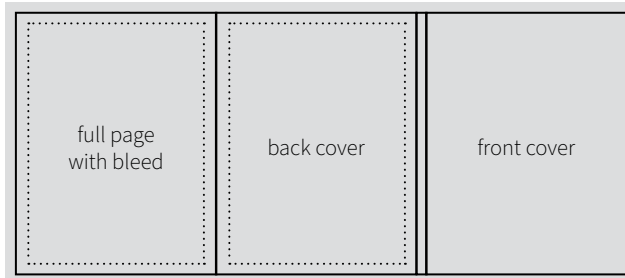

### BACK COVER / INSIDE BACK COVER

*(must include bleed)*

**Bleed Size:** 8"(w) x 10.75"(h)

*Allow 1/8" on all sides for bleed*

**Trim Size:** 7.75"(w) x 10.5"(h)

**Live Area:** 7.375"(w) x 10.185"(h)

*Allow 3/8" on all sides for live area*

### GATEFOLD FLAP

*(must include bleed)*

**Bleed Size:** 7.5"(w) x 10.75"(h)

*Allow 1/8" on all sides for bleed*

**Trim Size:** 7.25"(w) x 10.5"(h)

**Live Area:** 6.935"(w) x 10.185"(h)

*Allow 3/8" on all sides for live area*