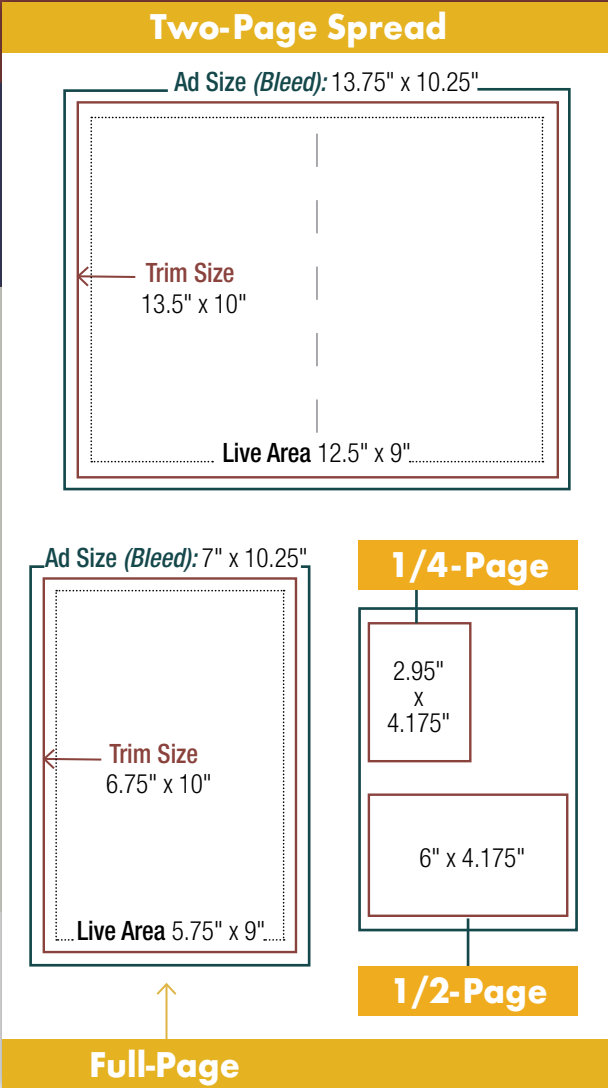

Official Visitors Guide

Display Ad Specs

TECHNICAL CHECKLIST:

- High resolution art (300 dpi)
- Four-color process CMYK.
(Spot colors need to be converted to Process)
- ALL fonts are outlined or fonts are packaged with your artwork.
- Document size matches ad size.
- Full-page ad includes bleed and adheres to live area.
Please do not include crop marks, color bars or extra space.
- Rich black (C:40 M:20 Y:20 K:100) is applied to large areas of black.